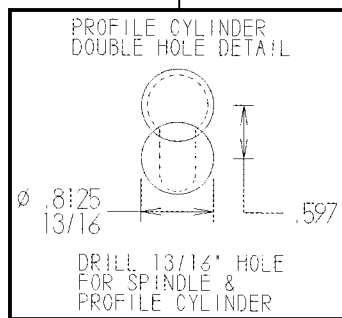

#558 Sliding Door Mechanism

**STRIKE FOR #558 MECHANISM
PART # OT8066-8**