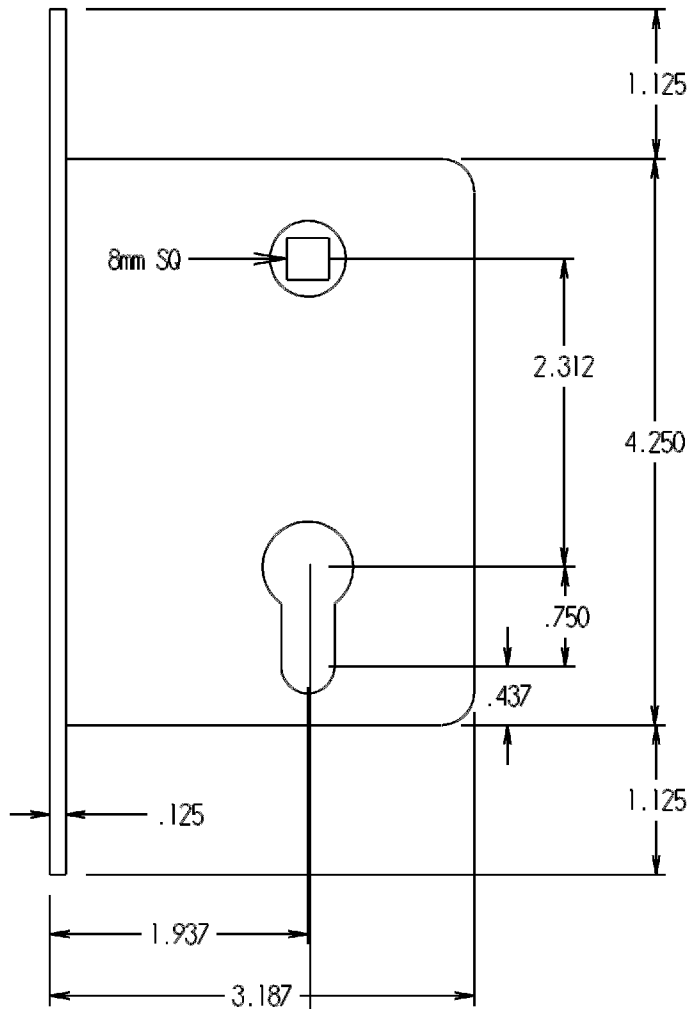

#558 Sliding Door Mechanism

**STRIKE FOR #558 MECHANISM
PART # OT8066-8**