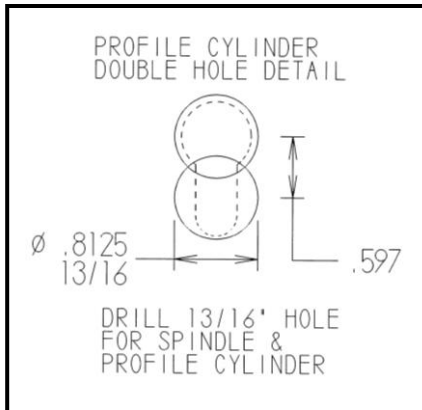

The #558 Sliding Door Mechanism.

Strike for #558 Mechanism Part number OT8066-8