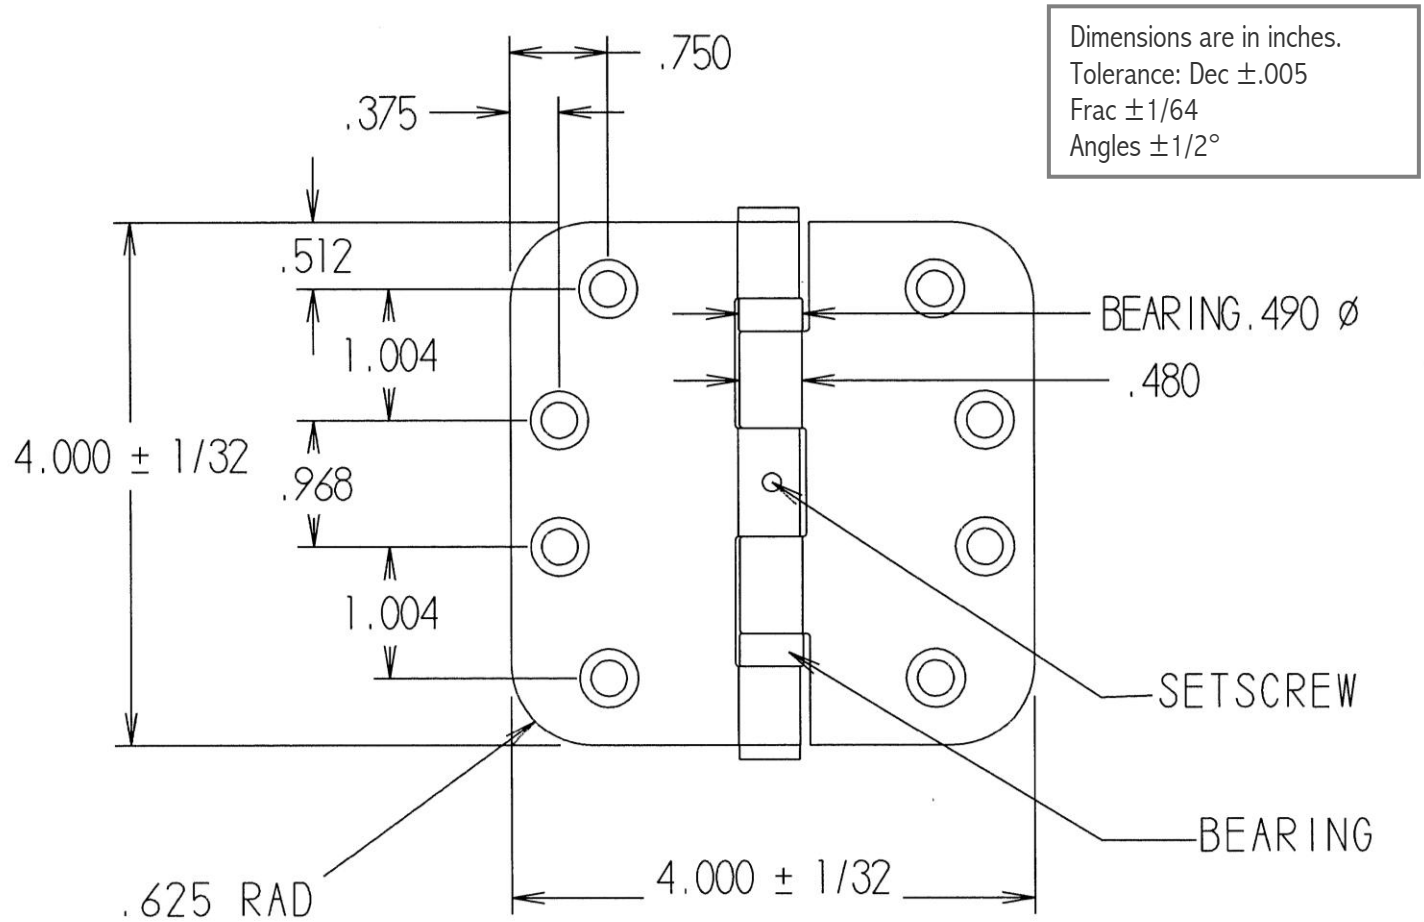

# 4" x 4" Heavy Duty Hinge

## Dual 5/8" Radius Corner

Solid Brass.  
 5/8" Radius Corners.  
 P/N BB4709-"Color".  
 Two Stainless Steel Ball Bearings.  
 Stainless Steel Non Removable Pin (NRP).