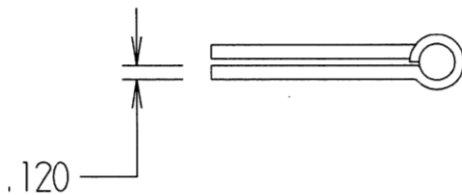

# 4" x 4" Heavy Duty Hinge

## Dual 5/8" Radius Corner

Solid Brass.  
 5/8" Radius Corners.  
 P/N BB4709-"Color".  
 Two Stainless Steel Ball Bearings.  
 Stainless Steel Non Removable Pin (NRP).