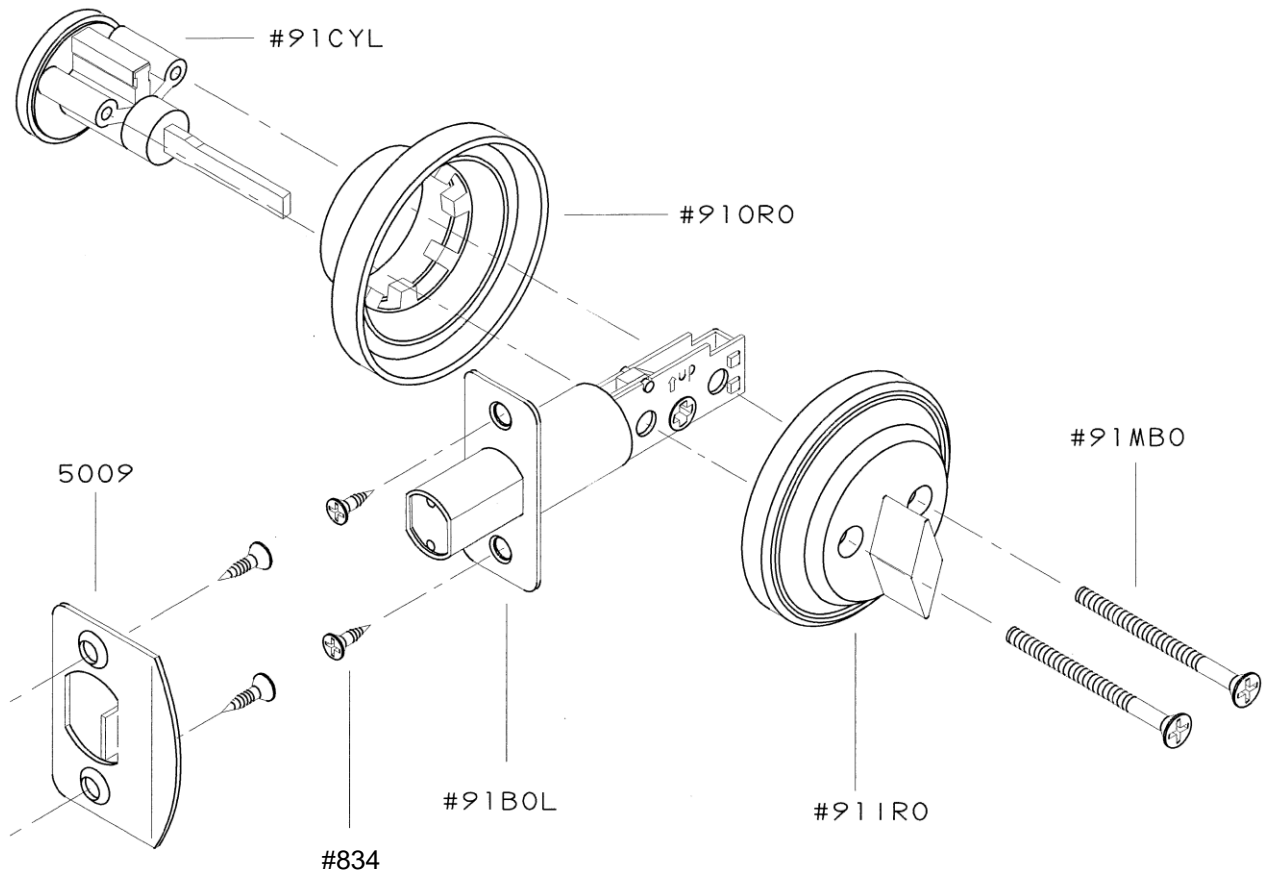

Status Deadbolt

Schlage Keyway.
Requires standard bore prep.
2-3/8" Backset.