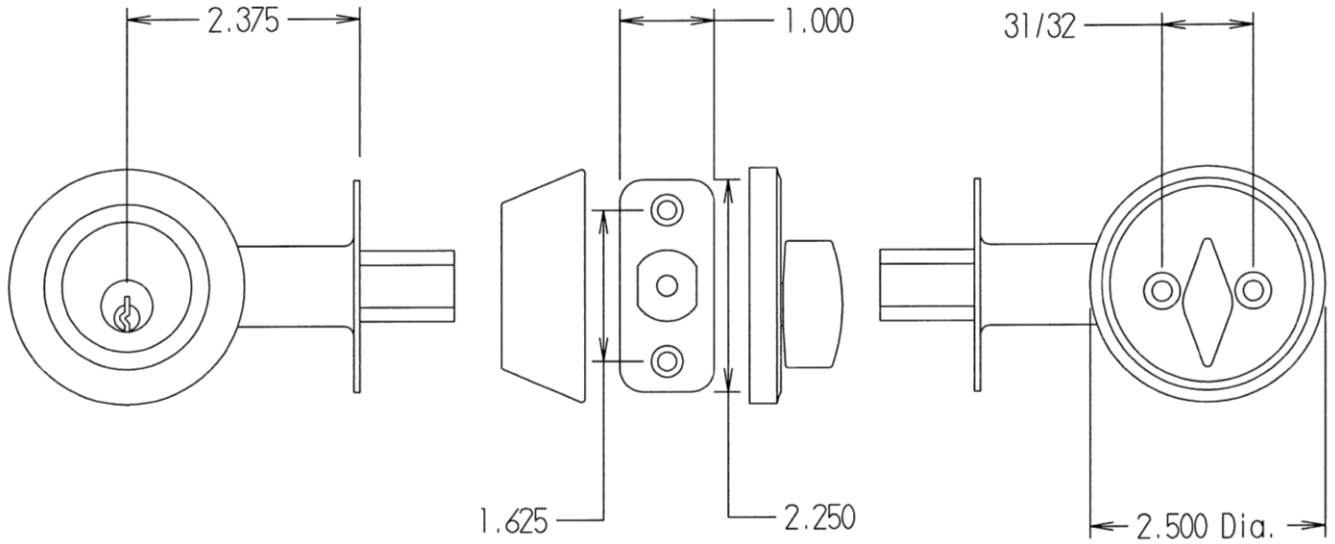

Atlantis Deadbolt

Schlage Keyway.
Requires standard bore prep.
2-3/8" Backset.