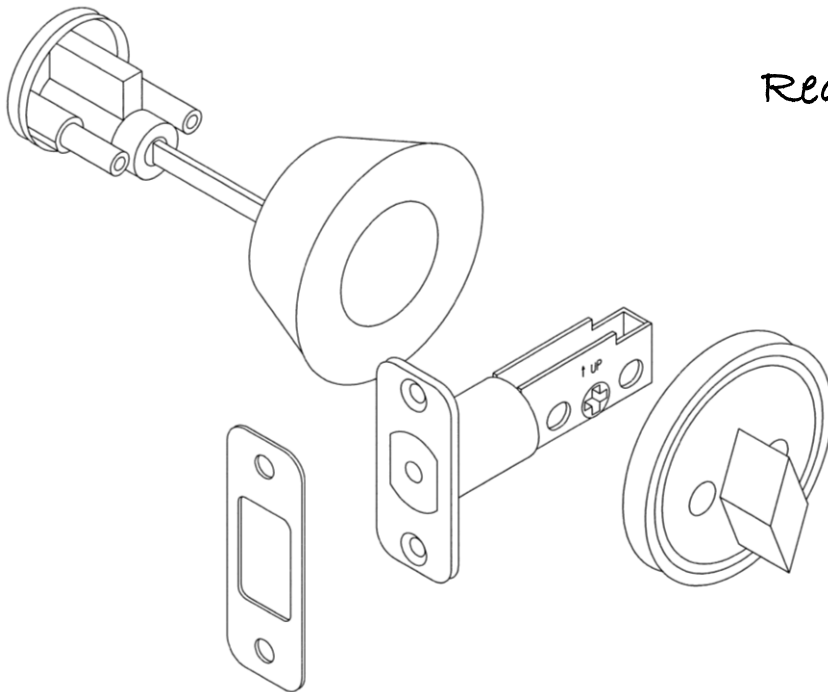

Atlantis Deadbolt

Schlage Keyway.
Requires standard bore prep.
2-3/8" Backset.