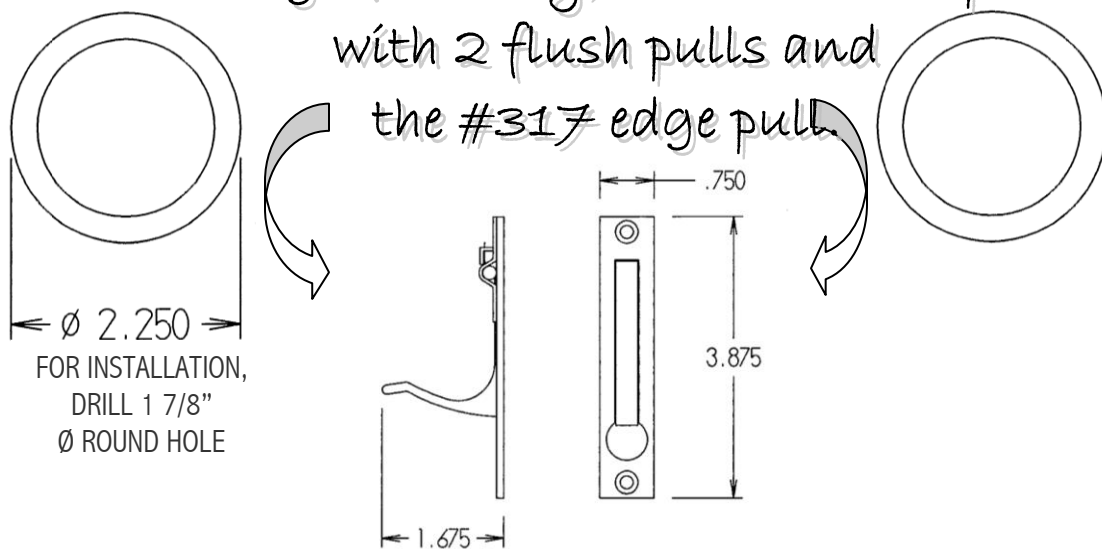

#2000 Privacy Lock Set

Passage (Dummy) set comes complete
with 2 flush pulls and
the #317 edge pull.

All pocket hardware sets
come standard with
the #317 edge pull.